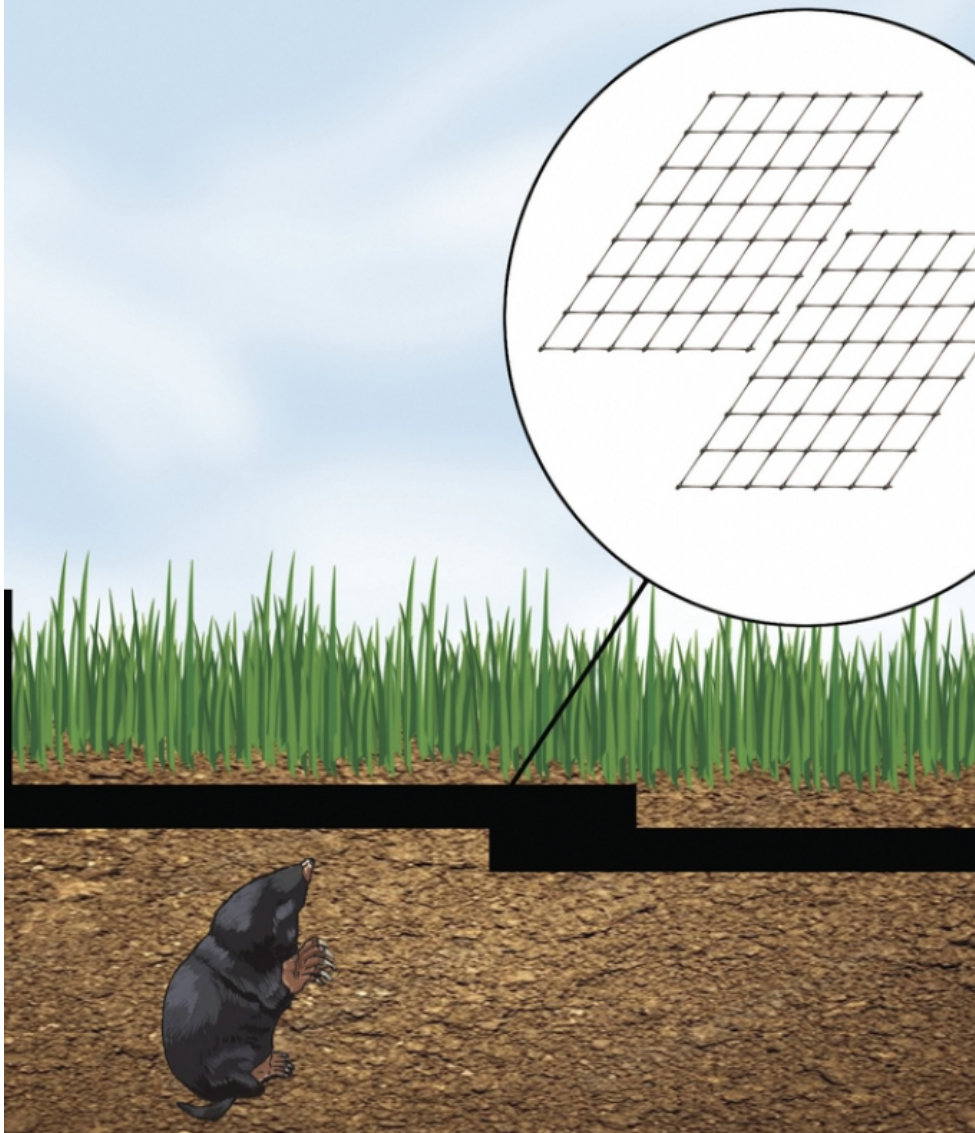

NORTENE®

ANTIMOLE

Molenet

Ref.	Size.	Color	Mesh (mm)
2011303			
2011305			