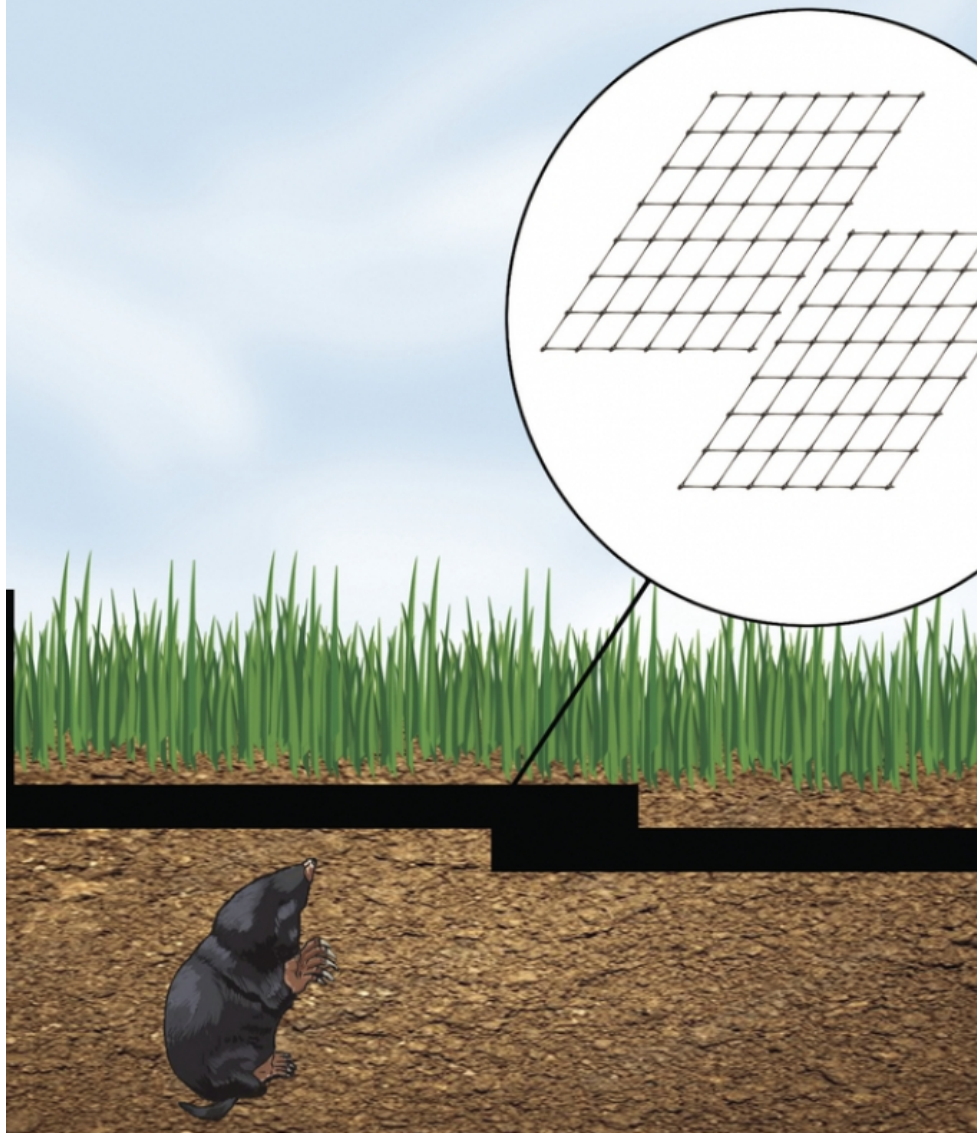

NORTENE®

ANTIMOLE

Molenet

Ref.	Size.	Color	Mesh (mm)
2011305			
2011303			