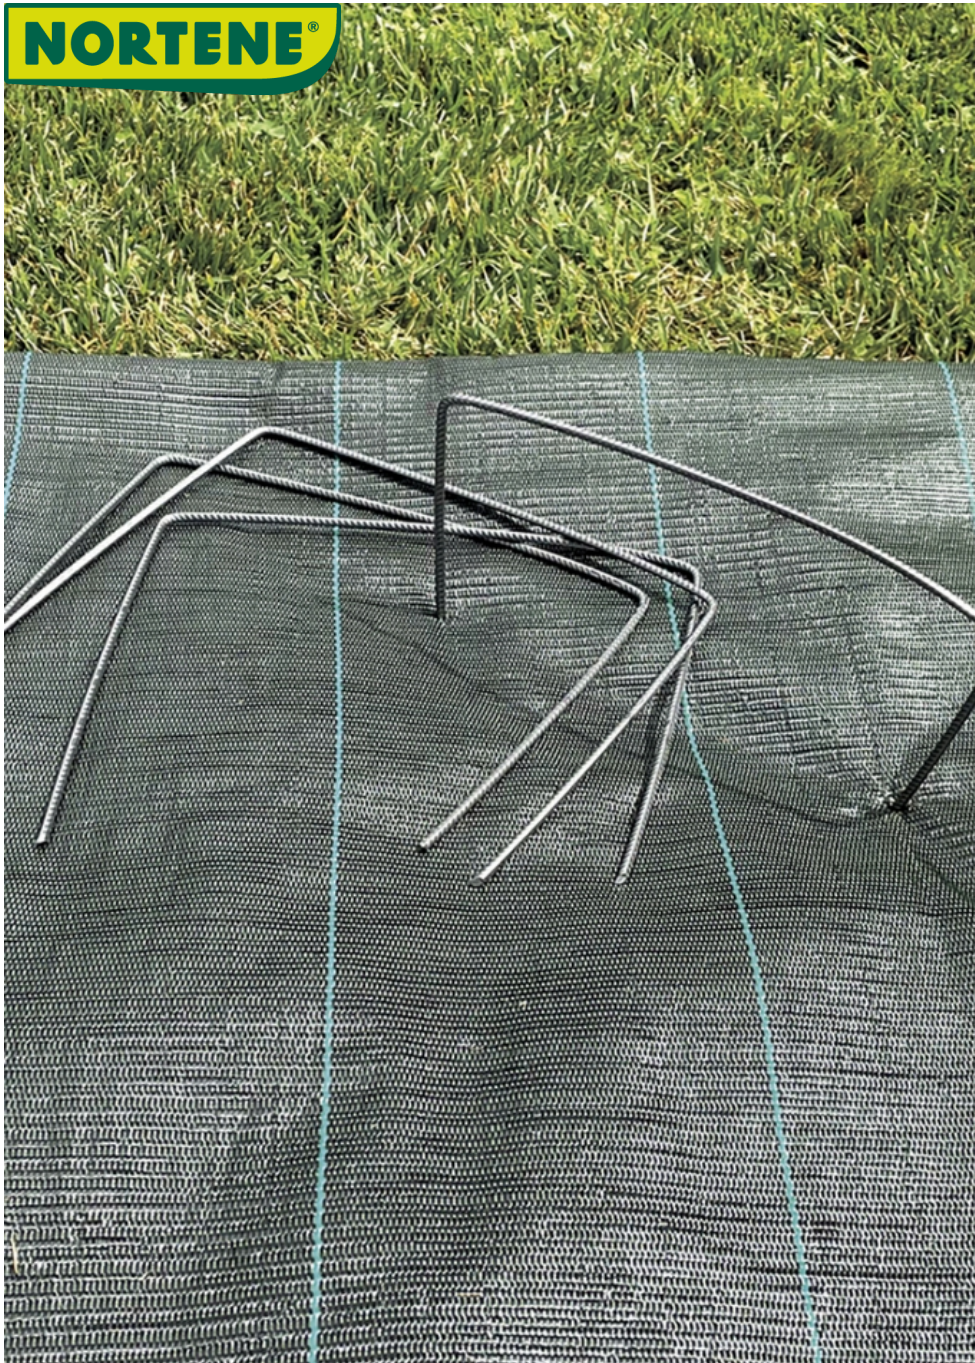

NORTENE®

FIXSOL XL

Metal pegs XL

For attaching fleece and mulch to the ground.

Characteristics

Lot de 20 ou 100 agrafes métalliques. Acier.
Diamètre : 4 mm.

Ref.	Size.	Color
140502	20 x 25 x 20 cm (x 20 FIXSOL XL)	