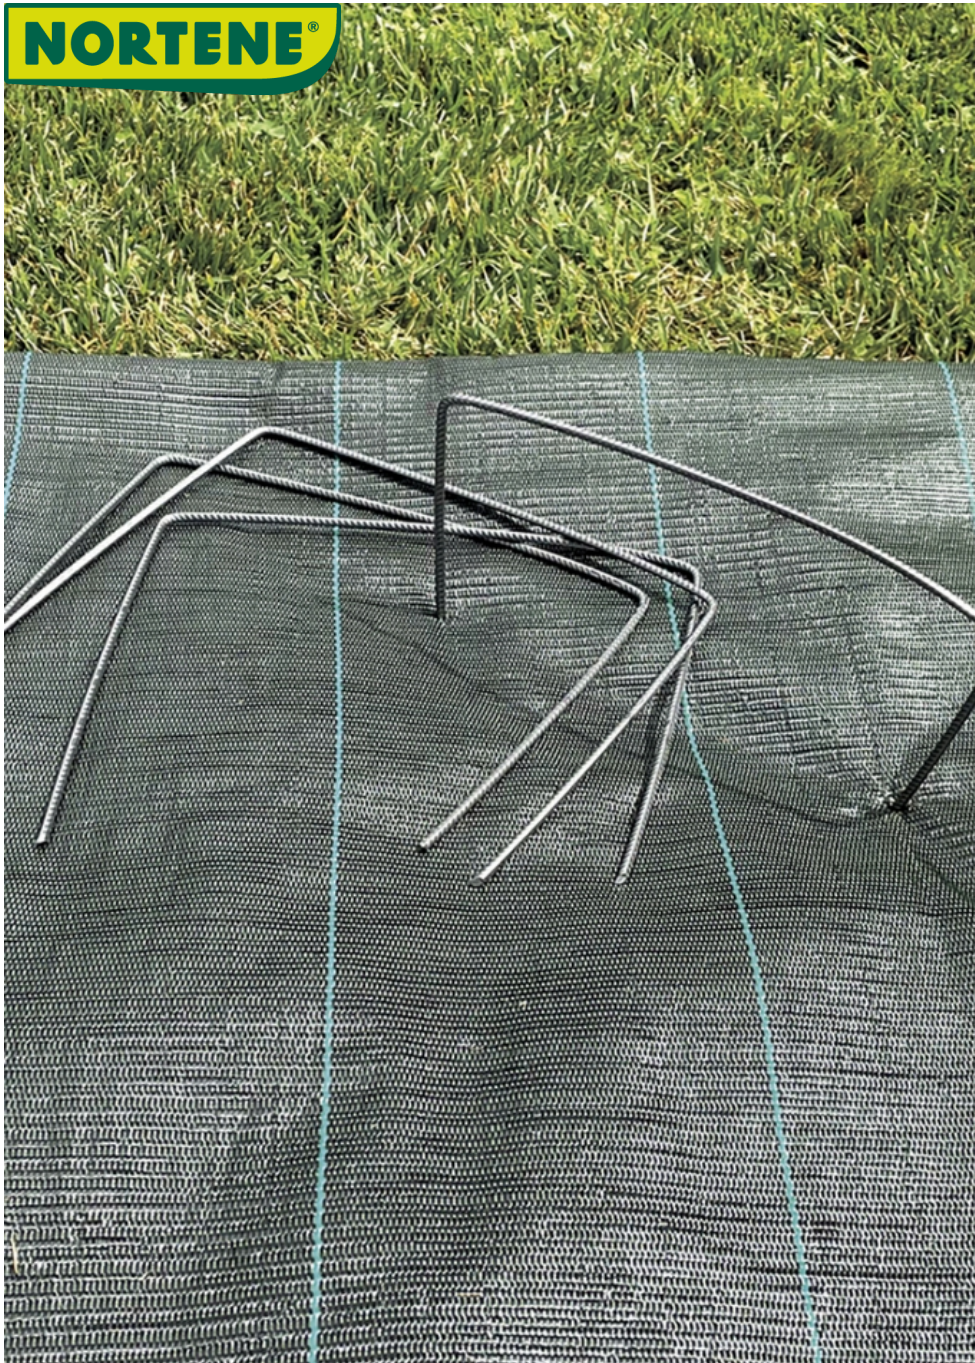

NORTENE®

FIXSOL XL

Metal pegs XL

For attaching fleece and mulch to the ground.

Characteristics

Lot de 20 ou 100 agrafes métalliques. Acier.
Diamètre : 4 mm.

Ref.	Size.	Color
140502	20 x 25 x 20 cm (x 20 FIXSOL XL)	●