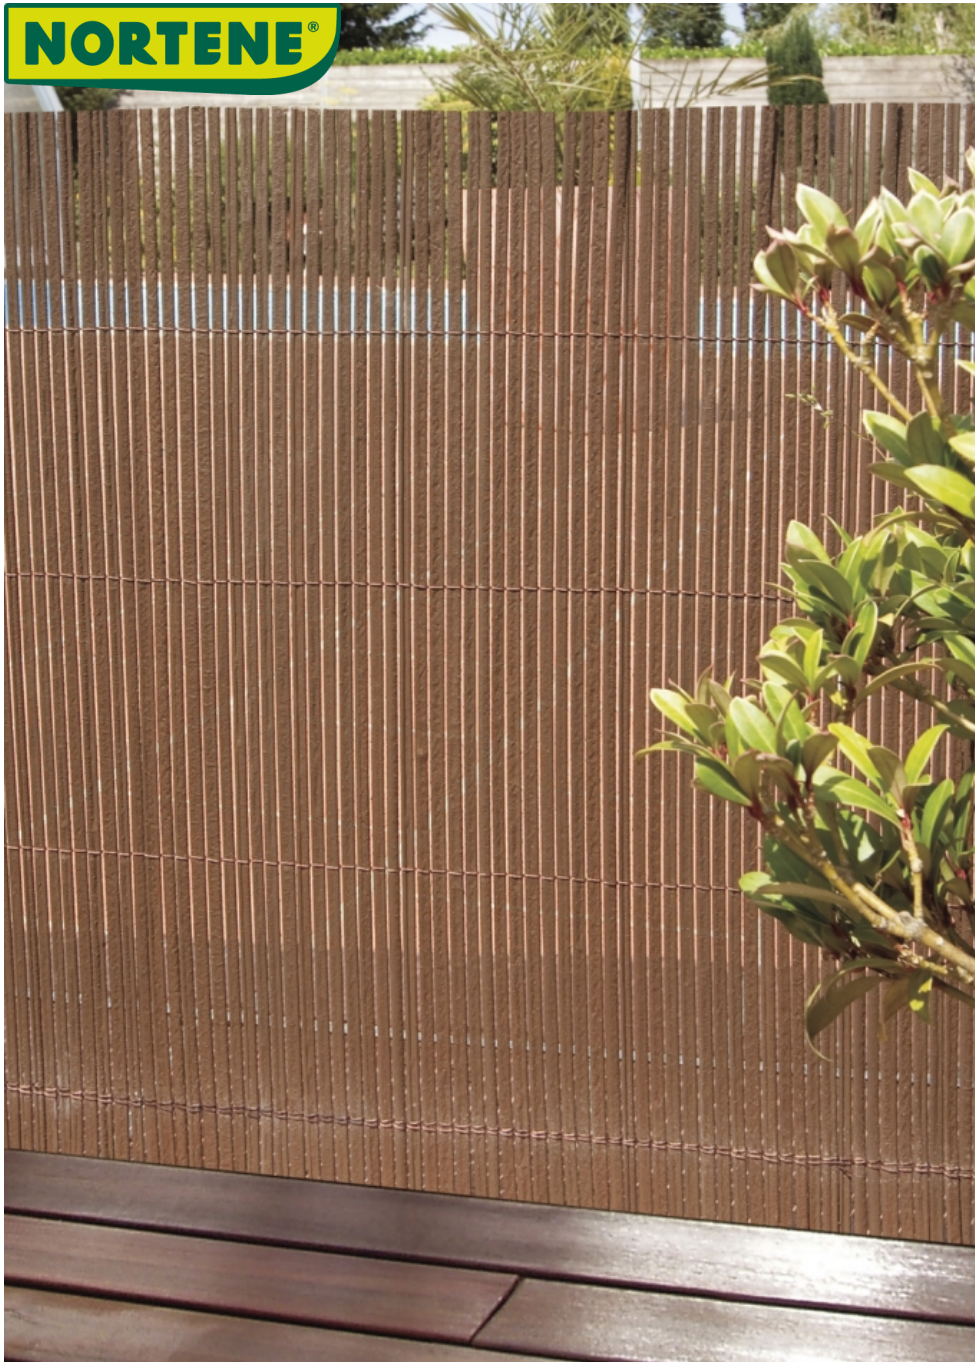

NORTENE®

WILLOWPLAST

Synthetic willow stems stitched together with nylon thread

Fits perfectly into the environment and can withstand harsh weather conditions. Maintenance-free and antifade UV-treated.

Ref.	Size.	Color
2006449	1 x 3 m	●