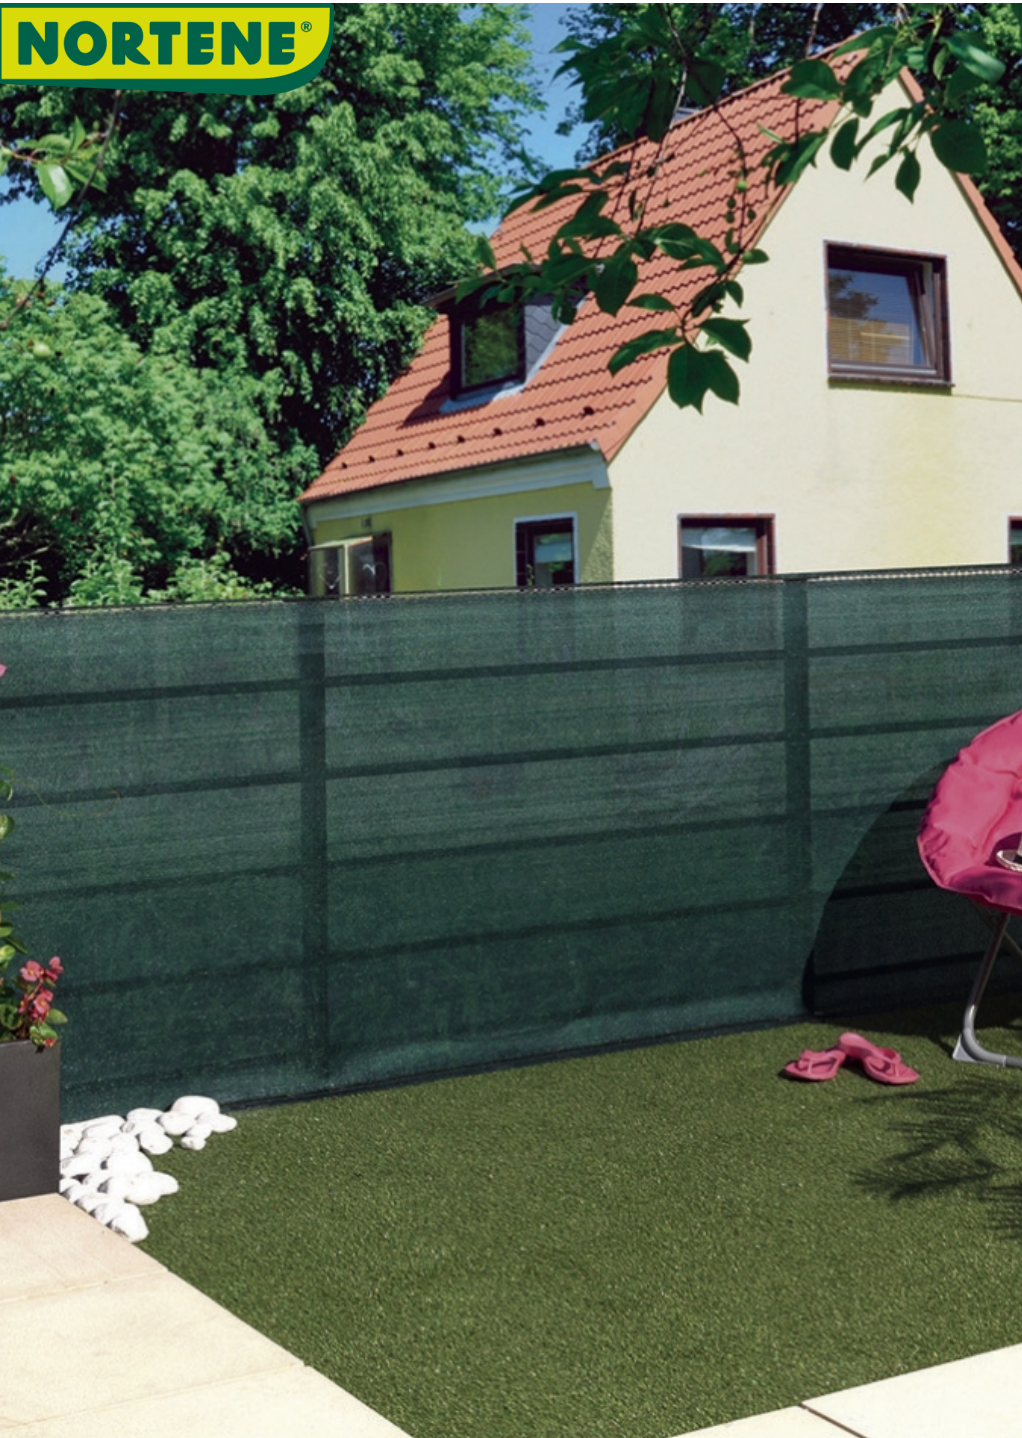

NORTENE®

Ref.	Size.	Color
2022134	1,00 x 5 m	●
2022141	1,00 x 50 m	●
2022138	1,50 x 10 m	●
2022143	1,50 x 50 m	●
2022140	2,00 x 10 m	●
2022144	2,00 x 50 m	●
2022145	1,00 x 5 m	●
2022718	1,50 x 10 m	●
NEW 2022719	2,00 x 10 m	●
2022149	1,50 x 10 m	●
2022150	2,00 x 10 m	●
2022151	1,00 x 5 m	●
2022155	1,50 x 10 m	●
2022156	2,00 x 10 m	●