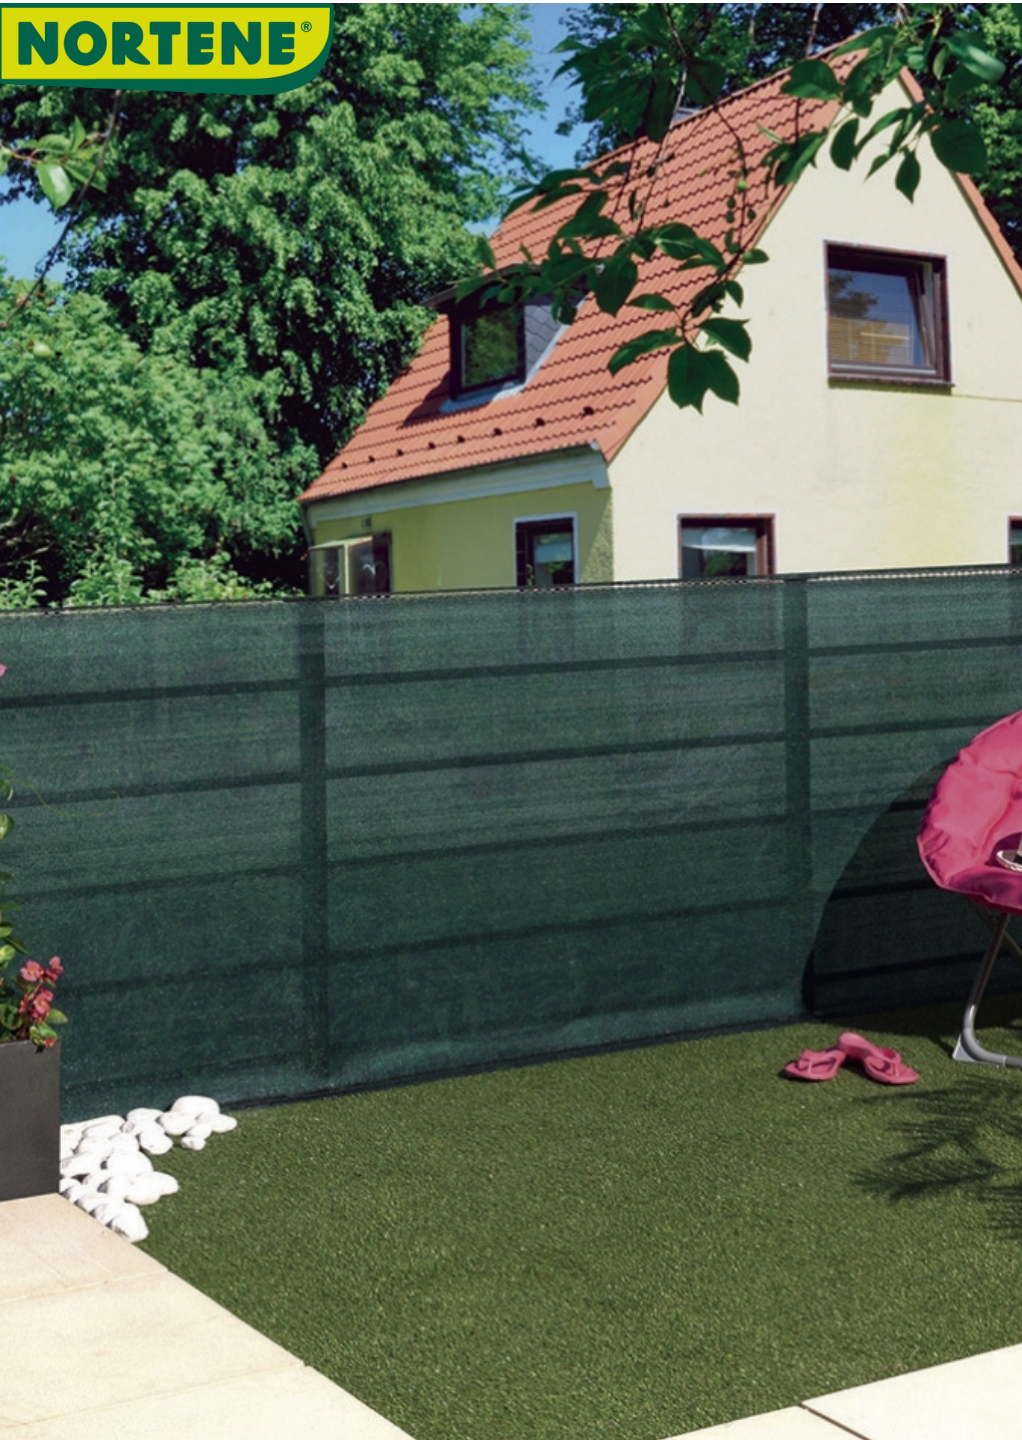

NORTENE®

Ref.	Size.	Color
2022134	1,00 x 5 m	●
2022141	1,00 x 50 m	●
2022138	1,50 x 10 m	●
2022143	1,50 x 50 m	●
2022140	2,00 x 10 m	●
2022144	2,00 x 50 m	●
2022145	1,00 x 5 m	●
2022718	1,50 x 10 m	●
NEW 2022719	2,00 x 10 m	●
2022149	1,50 x 10 m	●
2022150	2,00 x 10 m	●
2022151	1,00 x 5 m	●
2022155	1,50 x 10 m	●
2022156	2,00 x 10 m	●