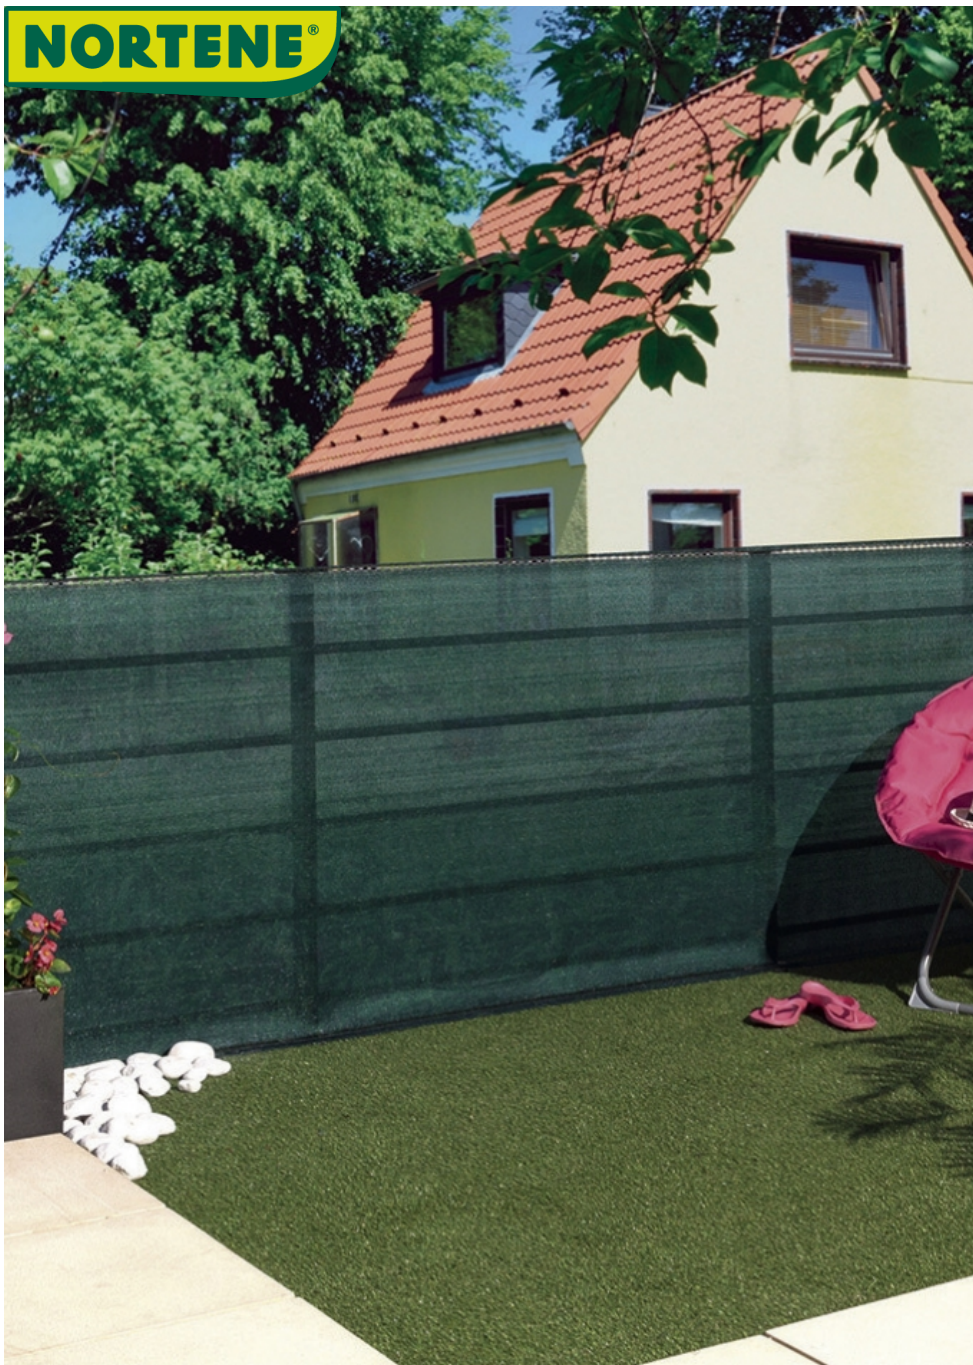

NORTENE®

RECYNET PLUS

Woven shade net with excellent privacy effect

Discover the perfect solution for protecting your privacy in your garden, terrace or balcony. The RECYNET PLUS privacy net effectively protects you from prying eyes, allowing you to enjoy the peace and privacy of your home undisturbed. It is an excellent choice for hiding gardens and terraces, but it can also be an ideal solution for demarcating plots, playgrounds, sports fields and construction sites.

Benefits

- Can be attached to fences and balcony railings.
- Easy to install thanks to the buttonholes at the bottom and top of the net.
- It absorbs the wind, but is also breathable.
- Limits visibility, preserving the peace of our privacy.
- Minimizes wind force and the amount of airborne dust, as well as the spread of weeds in the air.
- Has an excellent visibility-limiting effect.
- Installation is simple and quick.
- Can be cut horizontally and vertically, so it is easy to cut to size and does not decompose even after cutting.
- Resistant to UV radiation and weather conditions.
- Made of 30% recycled PE.
- 100% recyclable.

Characteristics

- Fixing: with FIXATEX clips or, depending on the type of fence, with Bridfix or Fixing cord fasteners, with a minimum density of 50 cm, both vertically and horizontally.
- Material: HDPE
- UV resistant: yes
- Weight: 120 g/m²
- Available in several colors and sizes!
- Warranty: 6 years